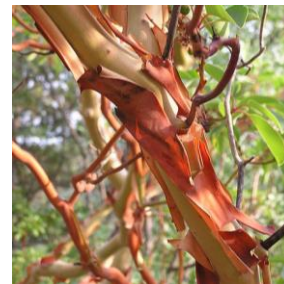

SIERRA CLUB BC

Nature Activities

BC Coastal Plant BINGO

See which native BC plants you can find in your local area!

Sitka Spruce

Sword Fern

Red Huckleberry

Oregon Grape

Salal

Pine

Garry Oak

Moss

Plantain

Snowberry

Arbutus

Cedar

Maple

Douglas Fir

Nootka Rose

Pacific Ninebark

Since 1998, Sierra Club BC's environmental education program has provided nature-based learning experiences for 140,000 students and teachers across BC.

Learn about our work and find more activities for getting kids outside at sierraclub.bc.ca/education